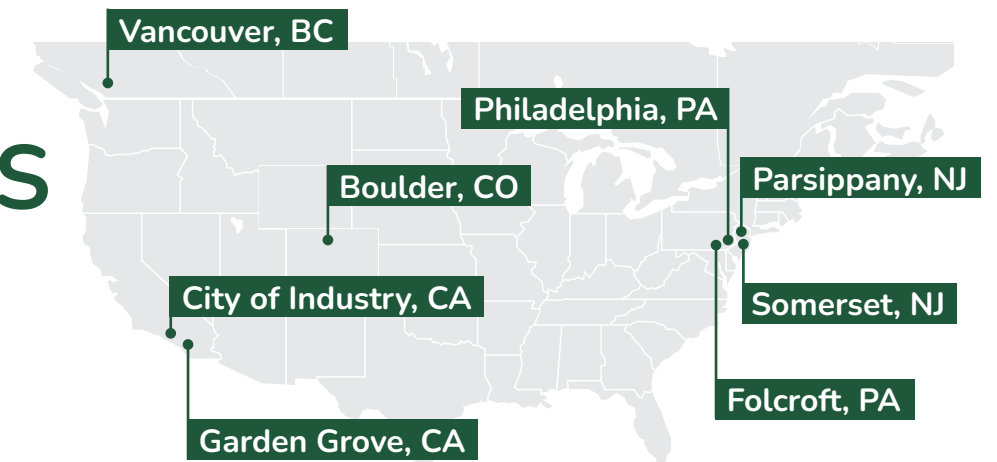

OUR FACILITIES

With 8 production facilities, we ensure a stable supply across the United States and Canada.